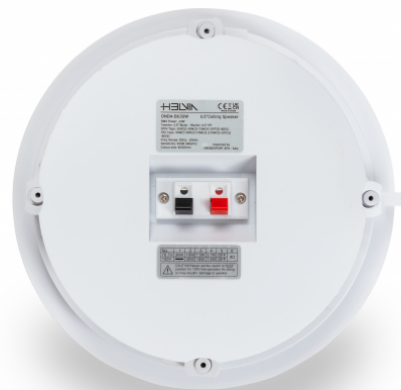

ONDA-B630W

30W 70V/100V 6.5" 2-Way Ceiling Speaker with Back Can

ONDA BW Series offers powerful and accurate coaxial loudspeakers with woofer diameters ranging from 5,25" to 8", and powers from 20W to 40W RMS. They can be used with standard 70/100V as well as low impedance (8 ohm) professional amplifiers and provide transparent and brilliant sound.

The presence of the back can with a front reflex port allows for an emphasis on the frequency response on the medium-low frequency range, giving a much warmer and more enveloping sound even in the absence of the acoustic box effect due to the ceiling, which is necessary in the case of traditional ceiling speakers.

The housing of GALA BW speakers is made of high-quality ABS. They also feature 0.5" Mylar-dome tweeters, polypropylene enforced woofers.

Installation is very easy, thanks to the quick mounting system with 4 screws. These screws are hidden behind the grill and offer an elegant and minimalist design. The built-in line transformers allow use with 70/100V lines and offer three power taps plus 8ohm to better adapt to different speaker arrangement and amplifier powers. They come in white color but can be painted in any color.

PRODUCT DETAILS

Key features

2-Way Coaxial Loudspeakers

Lightweight but Sturdy Frame with back can

6.5" PP Woofer

0.5" Mylar Dome Tweeter

30W RMS Power

Built-in 70/100V Line Transformer