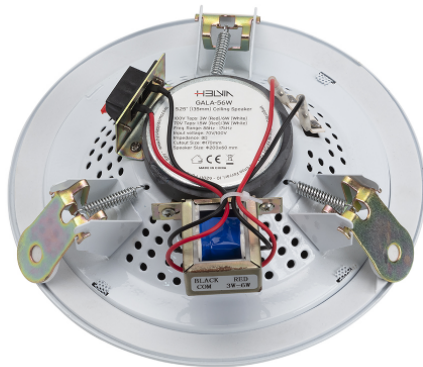

GALA-56W

5.25" Quick-fit Mechanism, Metal-Frame Ceiling Speaker

GALA Series offers elegant, reliable and versatile loudspeakers with woofer diameters ranging from 5" to 8", and powers from 3W to 15W RMS. They can be used with standard 70/100V professional amplifiers, and are suitable for any application of music distribution in shops, restaurants, bars, offices, shopping malls, schools, etc.

All GALA speakers feature metal frames and grilles, and quick-fit mechanism, to make installation very easy and fast. The built-in line transformers allow the use with 70/100V lines, and offer two power taps to better adapt to different speaker arrangement and amplifier powers. They come in white color, but can be painted in any color.

PRODUCT DETAILS

Key features

Full-Range Loudspeaker

Metal-Frame Housing

5.25" Woofer

10W @ 8ohm RMS Power

Built-in 70/100V Line Transformer with 2 powers

Quick-Fit Mechanism

Paintable Grille and Frame

Specifications

Line Voltage	70V/100V
Line Transformer	Built-in, 2 power taps
RMS Power @ 8ohm	10W
100W Power Taps	3W/6W
70V Power Taps	1.5W/3W
Frequency Response (-10dB)	88Hz-17kHz
Sensitivity (1W@1m)	86dB
Impedance	8ohm
Woofer	5.25" (135mm), paper cone
Housing / Grille	Metal, Paintable
IP Rate (speaker installed)	IP42
Mounting	Quick Fit system
Color	White
Cutout Size	Ø 170 mm
Product Size (WxDxH)	Ø 200*60 mm
Speaker Weight	0,8 kg
Packing Size (WxDxH)	200 x 60 x 200 mm
Packing Weight	0,9 kg